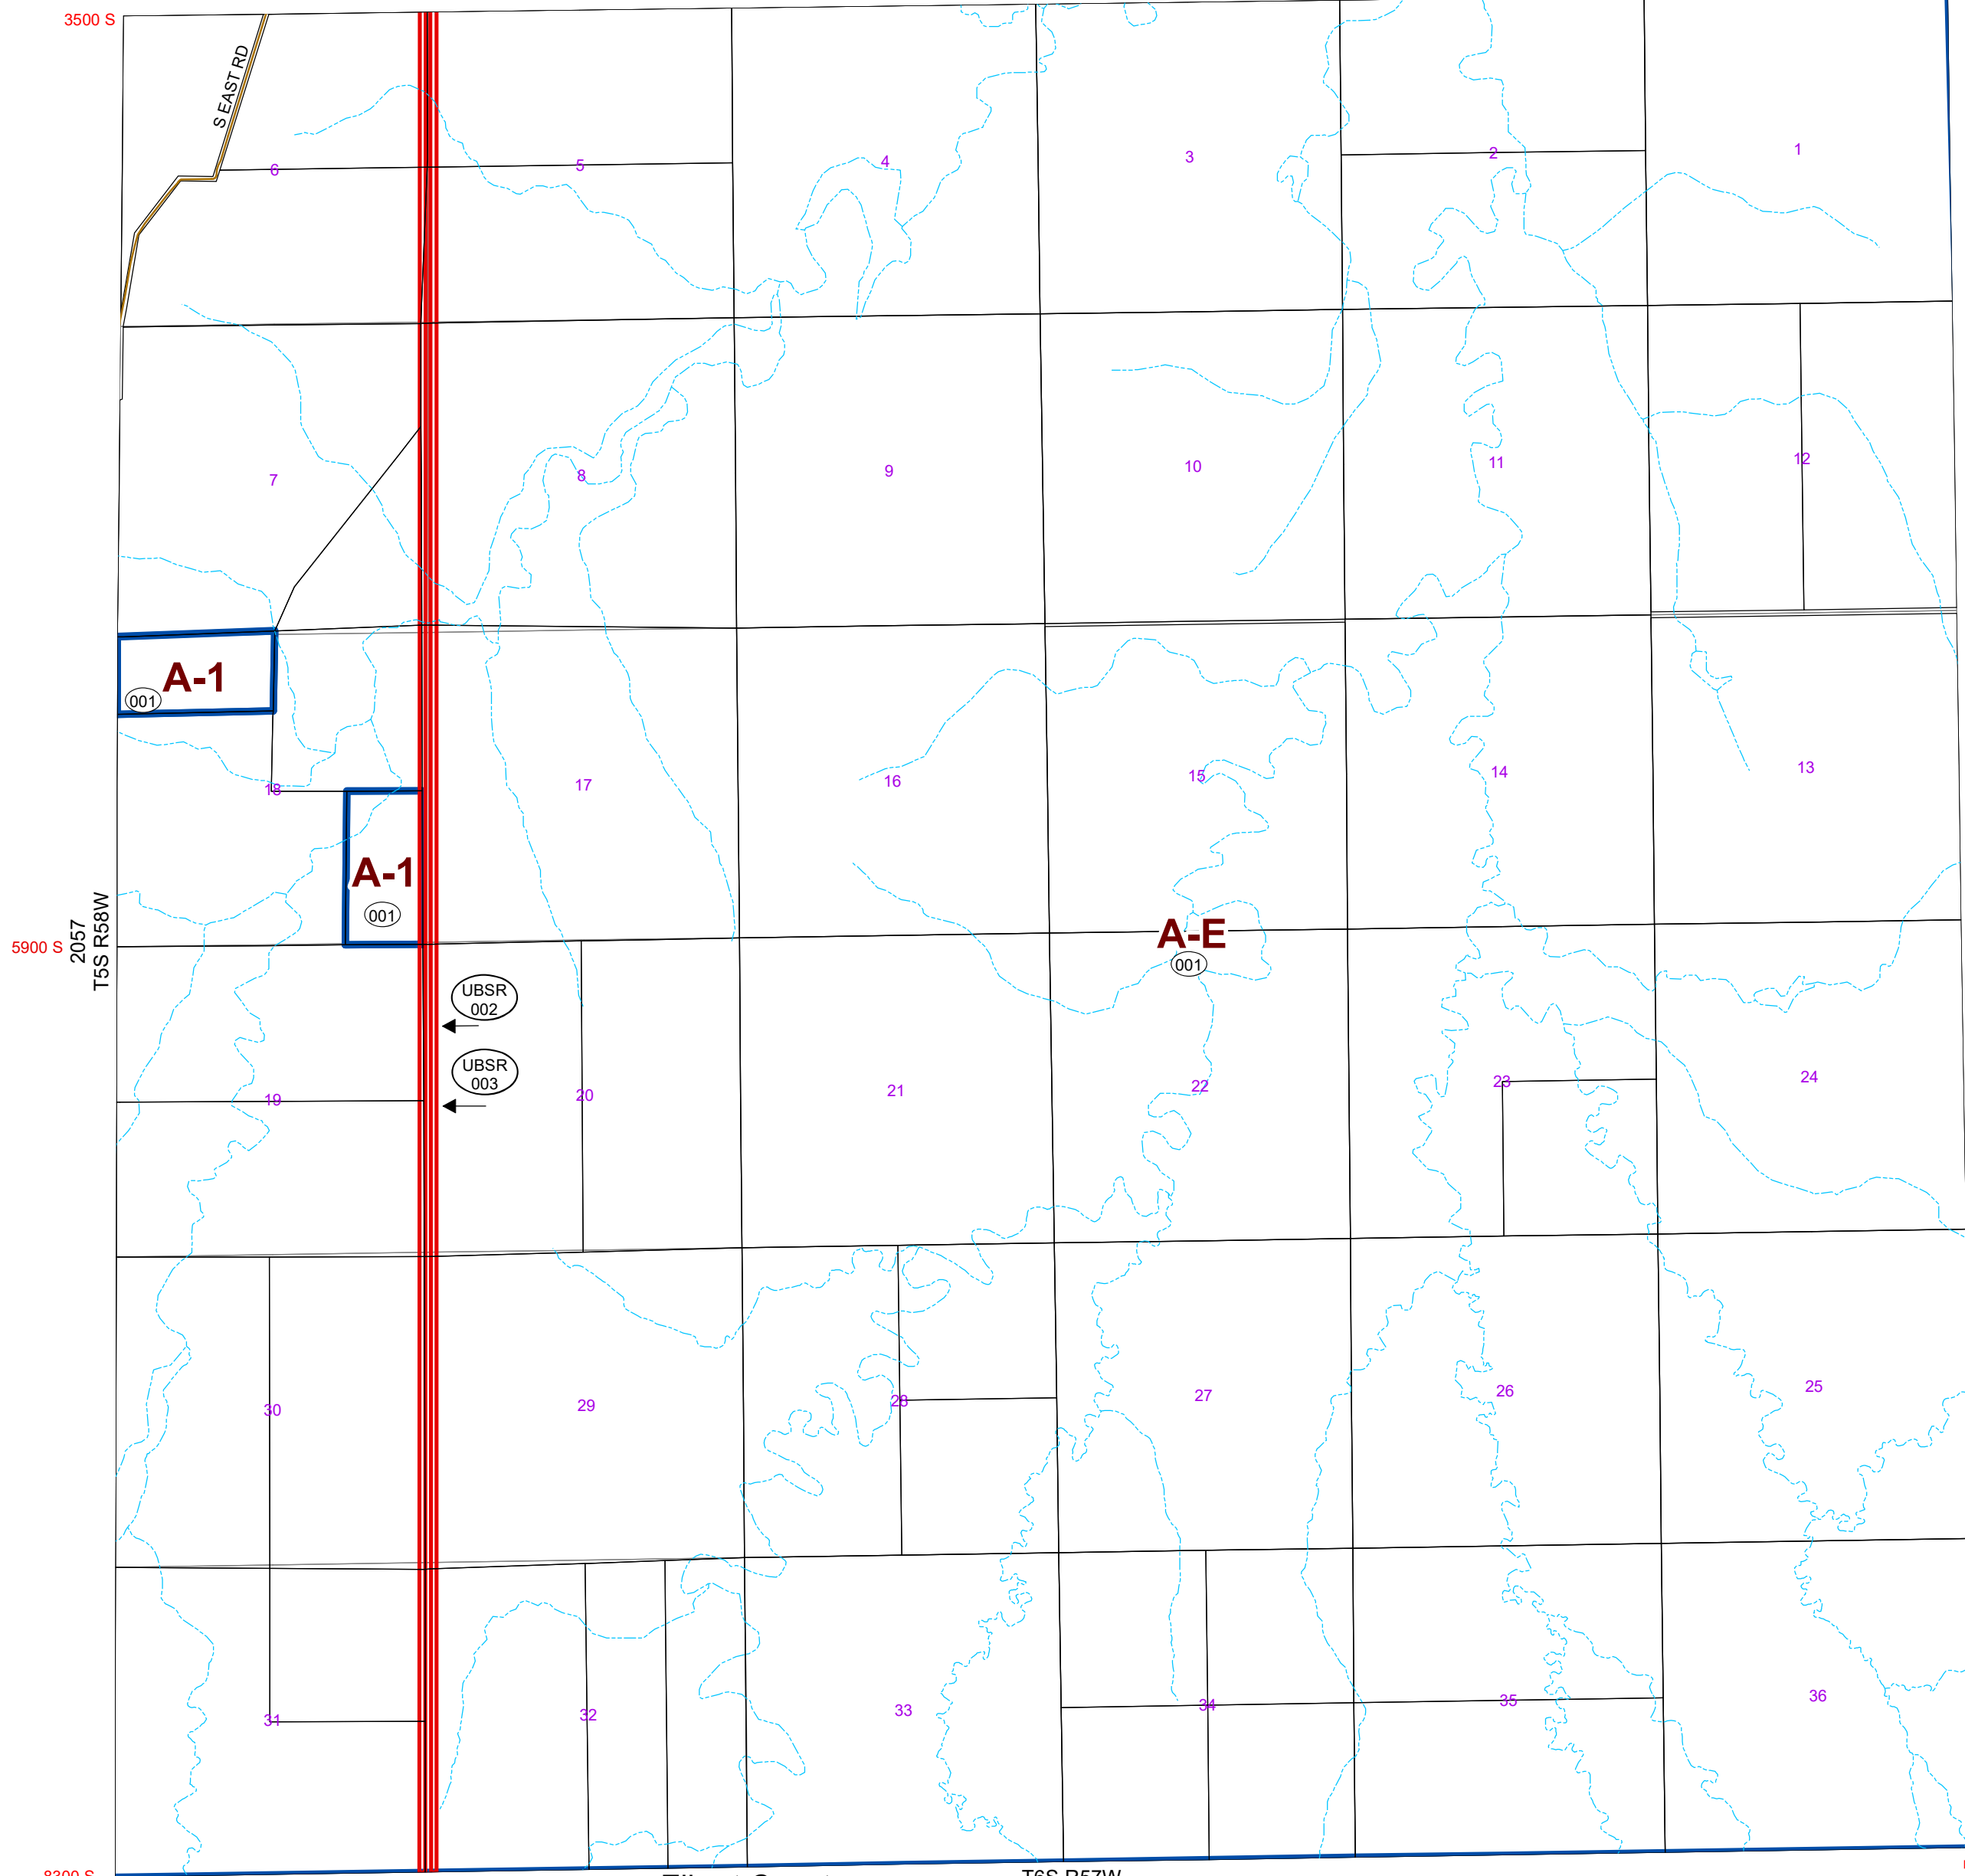

T5S R57W

1993  
T4S R57W

		Revisions		
Code	Date	Case	From	To
001	06/27/72	ZONING	RES	A-1 A-E
002	05/13/08	U07-004		UBSR
003	06/02/10	A10-005		UBSR

Washington County

3500 S  
5900 S  
8300 S

2057  
T5S R58W

100100 E

Elbert County

T6S R57W

104900 E

Code Sec  
2055 00

109700 E

- Roads
- Parcels
- Zoning Restrictions
- Zoning

Date Saved: 2/9/2022 2:48:23 PM

General Disclaimer:  
Arapahoe County Makes No Representation Or Warranty As To The Accuracy Of This Base Map, And Assumes No Responsibility Or Liability To Any User. This Base Map Is Not A Legal Document. It Is Intended To Serve As An Aid In Graphic Representation Only.

	R68W	R67W	R66W	R65W	R64W	R63W	R62W	R61W	R60W	R59W	R58W	R57W
T4S	1971	1973	1975	1977	1979	1981	1983	1985	1987	1989	1991	1993
T5S	2077	2075	2073	2071	2069	2067	2065	2063	2061	2059	2057	2055