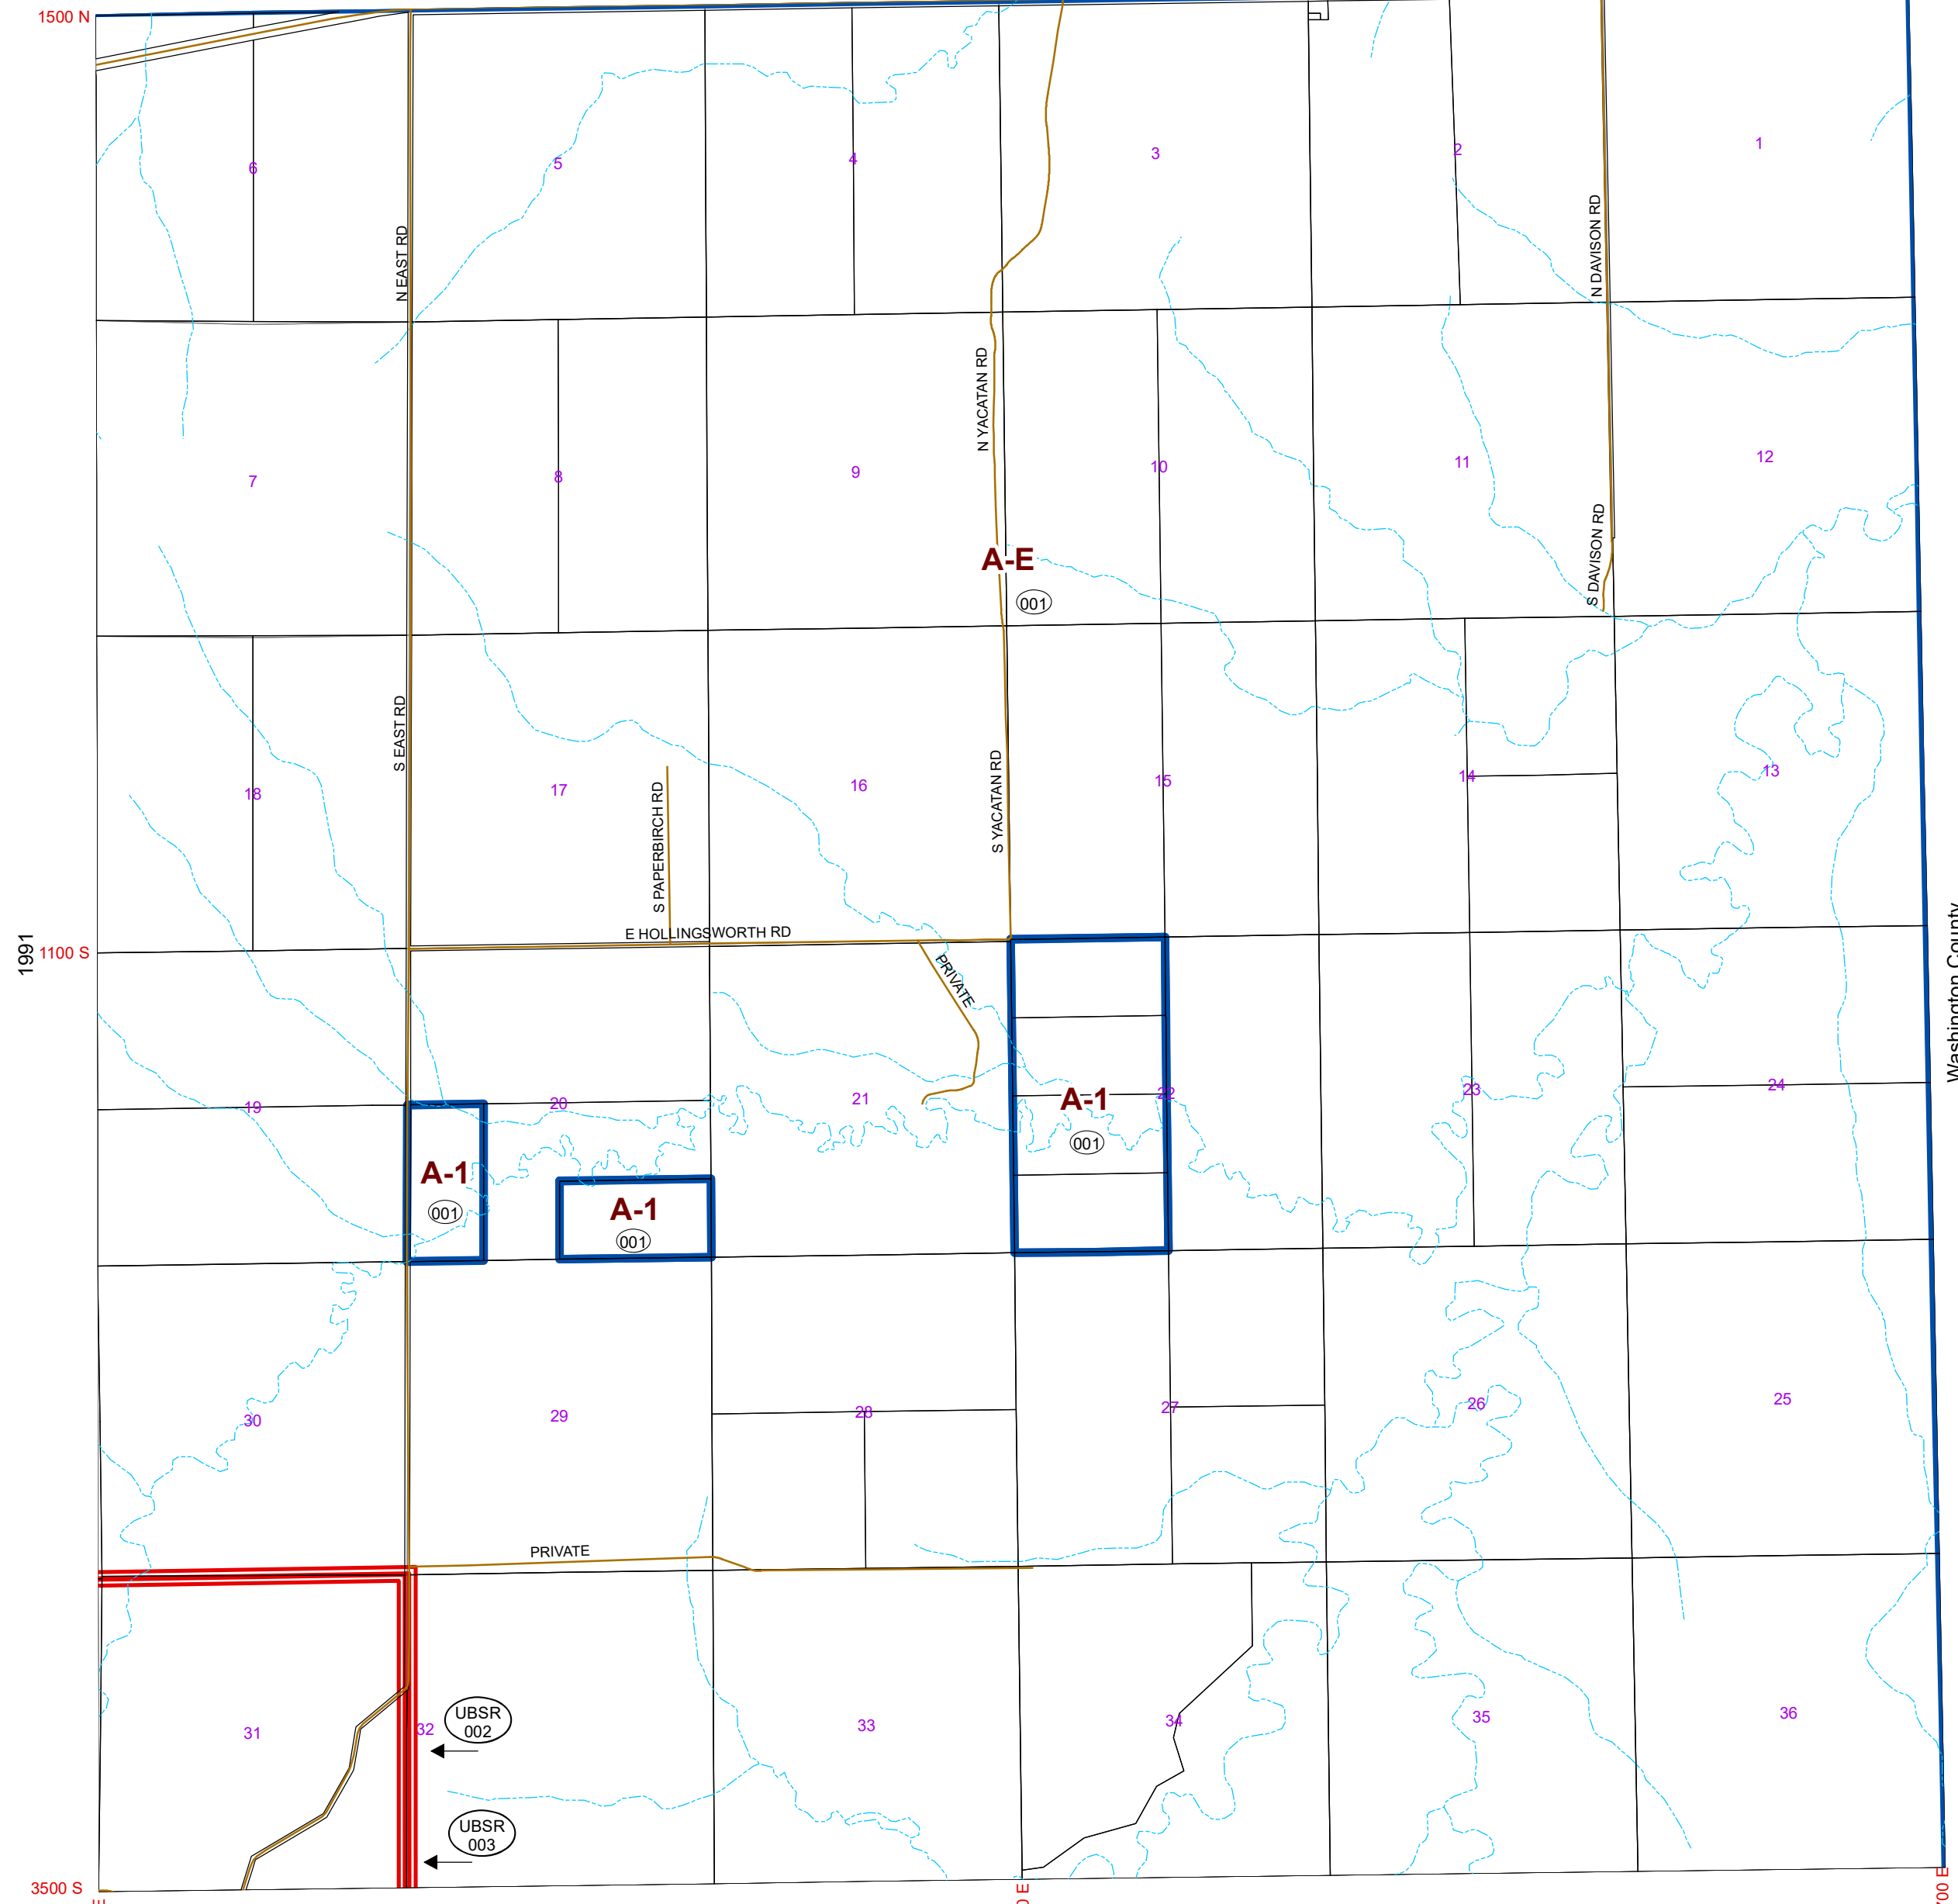

T4S R57W Adams County

Revisions

Code	Date	Case	From	To
001	06/27/72	ZONING	RES.	A-E, A-1
002	05/13/08	U07-004		UBSR
003	06/02/10	A10-005		UBSR

- Roads
- Parcels
- Zoning
- Zoning Restrictions

Code Sec
1993 00

Date Saved: 2/9/2022 2:42:01 PM

T4S	R68W	R67W	R66W	R65W	R64W	R63W	R62W	R61W	R60W	R59W	R58W	R57W
1991	1971	1973	1975	1977	1979	1981	1983	1985	1987	1989	1991	1993
1993	2077	2075	2073	2071	2069	2067	2065	2063	2061	2059	2057	2055